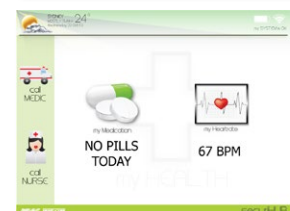

Integrated IP/Medical/Security/CCTV/Home Automation controller

The result of 40 years of engineering excellence, award winning design and industry leading thinking, Smartlink is proud to present the next generation integrated system combining the best of our technologies into one affordable unit – Mezzo Guardian Integrated Controller

Mezzo Guardian integrates cutting-edge wireless and IP technologies to provide a seamless health/safety and automation solution.

- MEDICAL
- TELEHEALTH
- WIFI ONBOARD
- IP ENABLED
- GPRS/GSM CAPABLE
- NBN READY
- TWO WAY RADIO
- Z WAVE ENABLED
- TWO WAY VOICE
- PERSONAL SAFETY / SECURITY
- IP CCTV
- ENERGY MANAGEMENT

CELLULAR / GPRS

Mezzo Guardian provides cellular backup should your network go down or is switched off allowing for general arming and disarming of your system and SMS notification of events.

YOUR MOBILE HOME

Be at home when you're not at home with Mezzo Guardian and Mezzo Guardian app. Control, view the status and operate connected devices - on the go... anywhere.