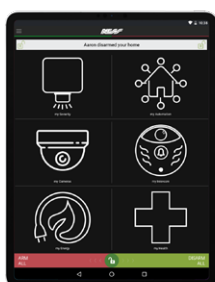

Mezzo Guardian integrates cutting-edge wireless and IP technologies to provide a seamless health/safety and automation solution.

- MEDICAL
- TELEHEALTH
- WIFI ONBOARD
- IP ENABLED
- GPRS/GSM CAPABLE
- NBN READY
- TWO WAY RADIO
- Z WAVE ENABLED
- TWO WAY VOICE
- PERSONAL SAFETY / SECURITY
- IP CCTV
- ENERGY MANAGEMENT

CELLULAR / GPRS

Mezzo Guardian provides cellular backup should your network go down or is switched off allowing for general arming and disarming of your system and SMS notification of events.

YOUR MOBILE HOME

Be at home when you're not at home with Mezzo Guardian and Mezzo Guardian app. Control, view the status and operate connected devices - on the go... anywhere.

Mezzo Guardian's onboard WiFi allows it to be connected to your network wirelessly and combined with the Mezzo Guardian app on a smart phone or smart device,